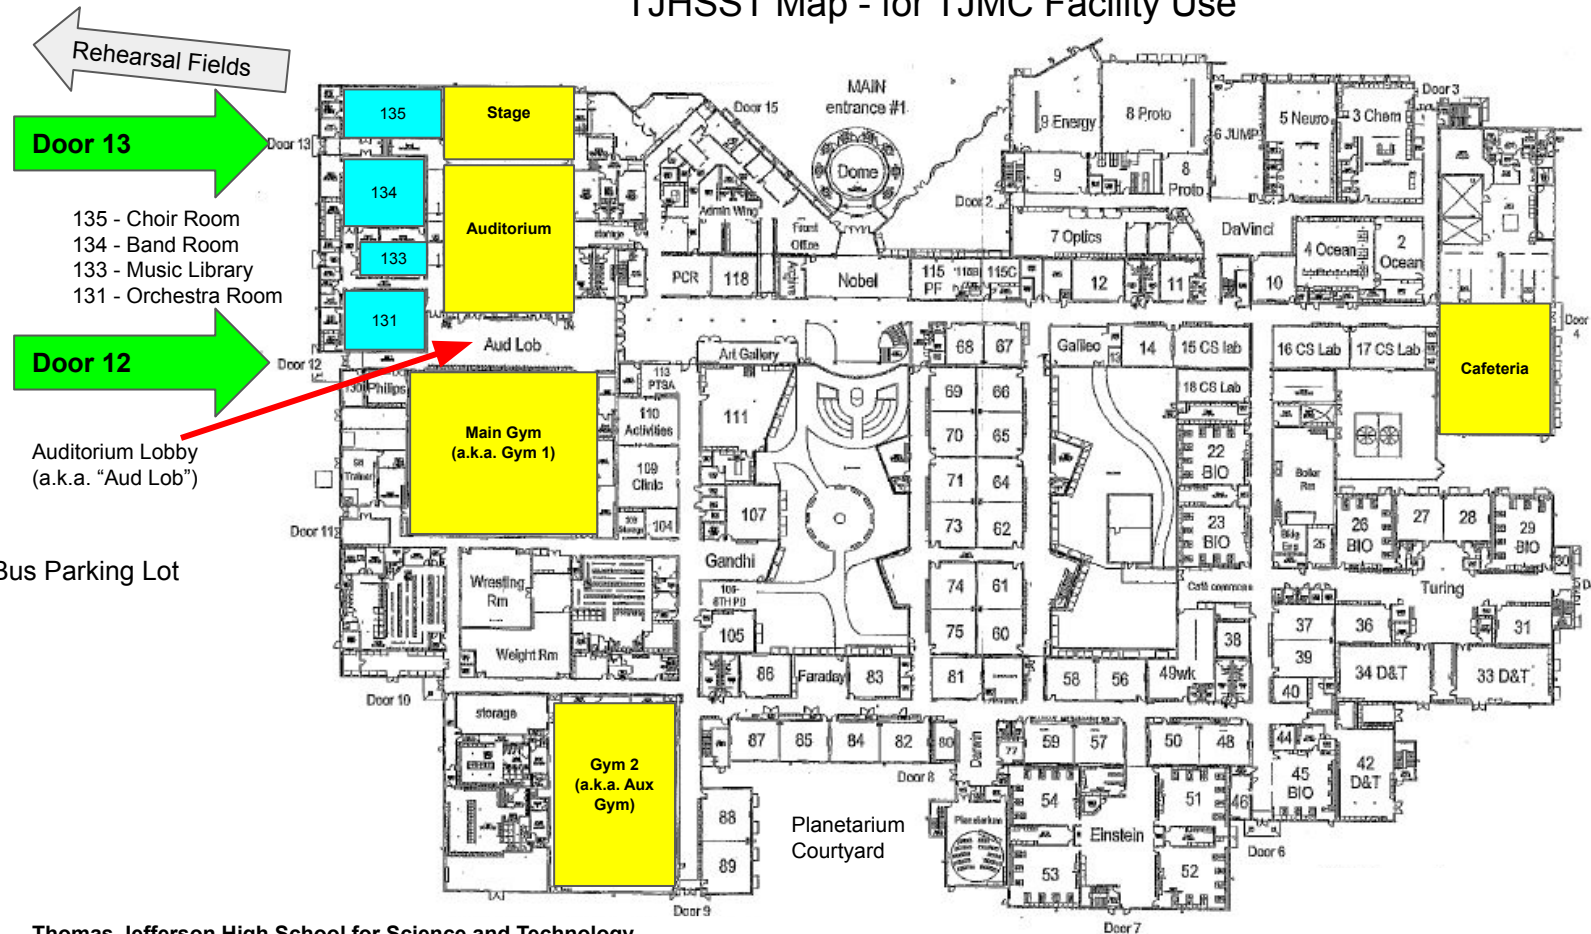

# TJMC facility use map

 1-way only driving

 2-way driving

 Walkway

Pick-up and drop-off using bus lot, access road, and TJ parking lots as needed.

Please observe 1-way signs while driving, and do not double park in the bus lot, blocking people in.

Do not use Weyanoke ES parking lot

Use walkway from access road to get to/from Weyanoke fields

Weyanoke ES Field

Minor Ln

Upper End

Lower End

New Trailer

Blacktop

# TJHSST Map - for TJMC Facility Use

Thomas Jefferson High School for Science and Technology  
6560 Braddock Rd., Alexandria, VA 22312

Back Parking Lot