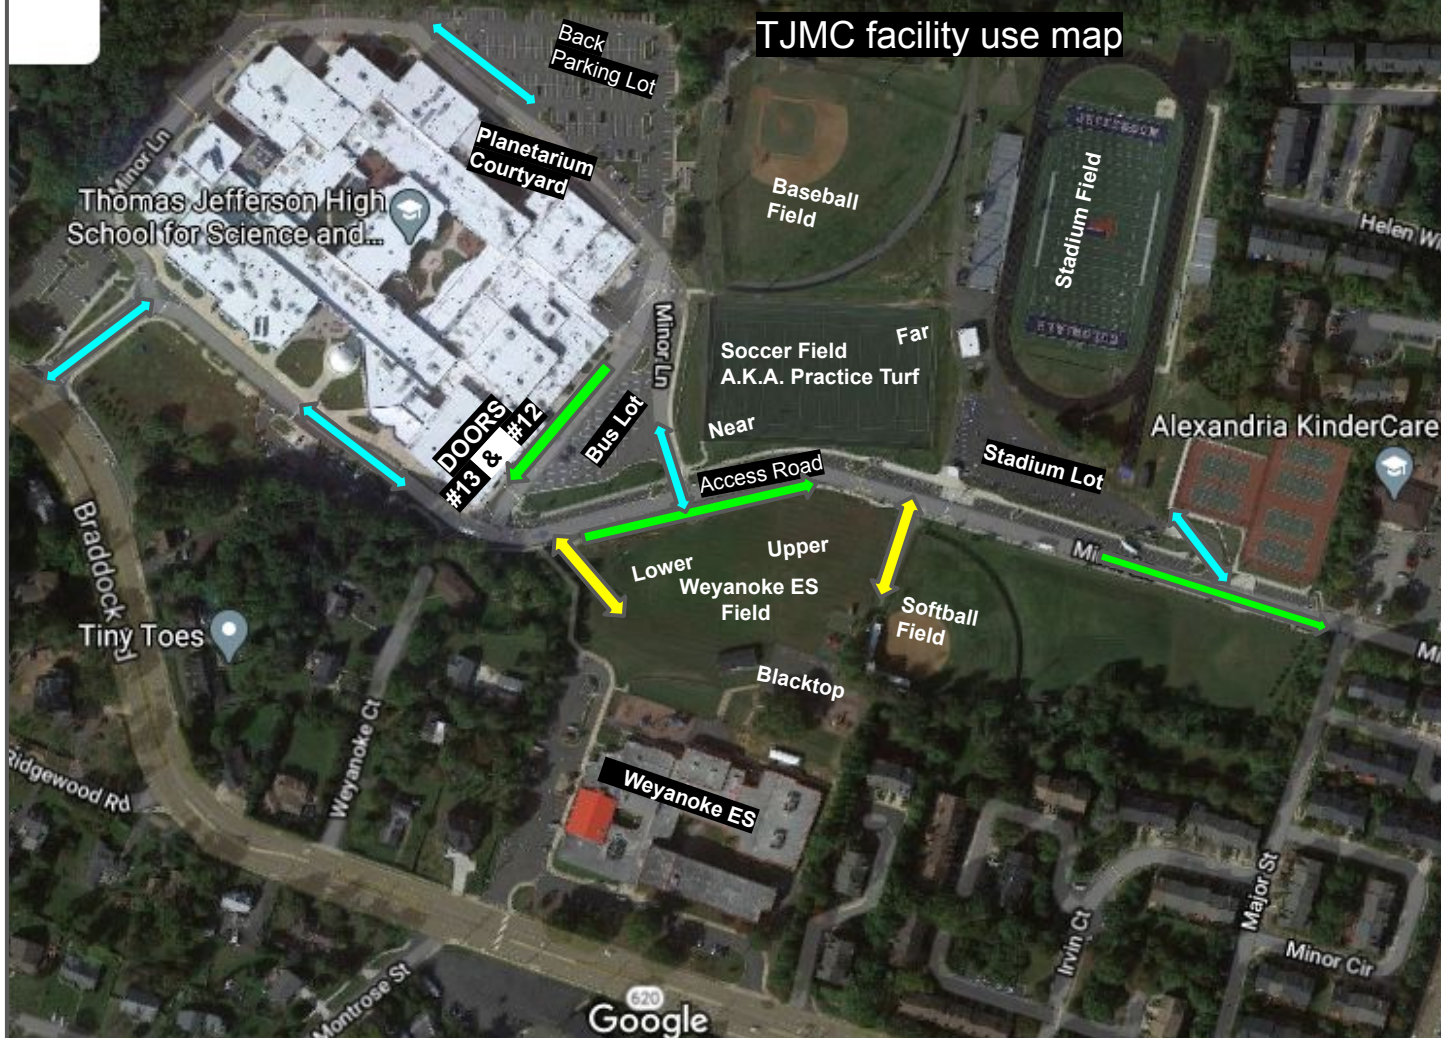

# TJMC facility use map

 1-way only driving

 2-way driving

 Walkway

Pick-up and drop-off using bus lot, access road, and TJ parking lots as needed.

Please observe 1-way signs while driving, and do not double park in the bus lot, blocking people in.

Do not use Weyanoke ES parking lot

Use walkway from access road to get to/from Weyanoke fields

Weyanoke ES Field

Minor Ln

Upper End

Lower End

New Trailer

Blacktop

# TJHSST Map - for TJMC Facility Use

Thomas Jefferson High School for Science and Technology  
6560 Braddock Rd., Alexandria, VA 22312

Back Parking Lot